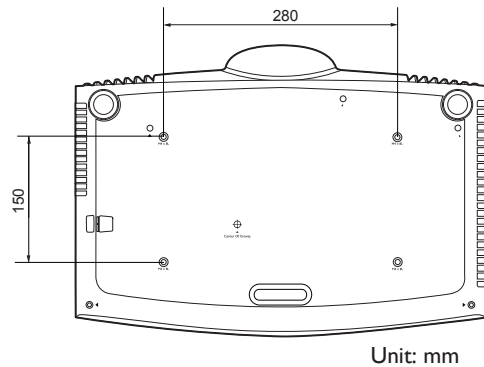

Dimensions

Distance Chart

The screen aspect ratio is 16:9 and the projected picture is in a 16:9 aspect ratio

Screen size			Distance from screen (mm)			Vertical offset (mm)	
Diagonal size		H (mm)	W (mm)	Min length (max zoom)	Average		Max length (min zoom)
inch	mm						
60	1524	747	1328	1800	2348	2896	75
70	1778	872	1550	2100	2739	3378	87
80	2032	996	1771	2400	3130	3861	100
90	2286	1121	1992	2700	3522	4343	112
100	2540	1245	2214	3000	3913	4826	125
110	2794	1370	2435	3300	4304	5309	137
120	3048	1494	2657	3600	4696	5791	149
130	3302	1619	2878	3900	5087	6274	162
140	3556	1743	3099	4200	5478	6757	174
150	3810	1868	3321	4500	5870	7239	187
160	4064	1992	3542	4800	6261	7722	199
170	4318	2117	3763	5100	6652	8204	212
180	4572	2241	3985	5400	7043	8687	224
190	4826	2366	4206	5700	7435	9170	237
200	5080	2491	4428	6000	7826	9652	249

For example, if you are using a 120-inch screen, the recommended projection distance is 4696 mm. If your measured projection distance is 5000 mm, the closest match in the "Distance from screen (mm)" column is 5087 mm. Looking across this row shows that a 130" (about 3.3 m) screen is required.

Ceiling Mount Chart

Ceiling mount screw: M4
(Max L = 25 mm; Min L = 20 mm)

BenQ Europe B.V.

Meerenakkerweg 1-17
5652 AR Eindhoven
The Netherlands
Tel: +31 88 8889200
Fax: +31 88 8889299

BenQ.eu

© 2019 BenQ Corp. Specifications may vary by region, please visit your local stores for details.
Actual product's features and specifications are subject to change without notice.
This material may include corporate names and trademarks of third parties which are the properties of the third parties respectively.