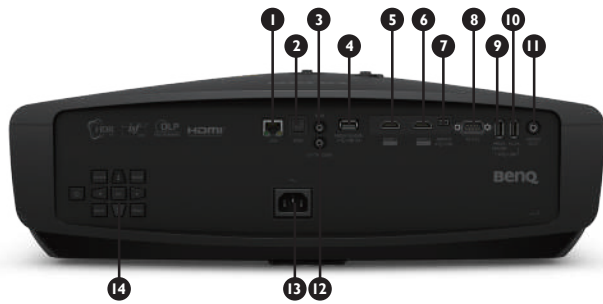

Input and Output Terminals

- 1 RJ-45 LAN input jack (10/100M)
- 2 SPDIF audio output port
- 3 IR-IN jack
- 4 USB 3.0 Type-A port (Media Reader/Firmware upgrade)
- 5 HDMI-1 (HDMI 2.0b & HDCP 2.2)
- 6 HDMI-2 (HDMI 2.0b & HDCP 2.2)
- 7 USB Mini-B port (firmware upgrades)
- 8 RS232 In (D-sub 9pin, male)
- 9 USB 2.0 Type-A port (Media Reader/Firmware upgrade)
- 10 USB Type-A port (2.5 A power supply)
- 11 Audio Out (mini jack)
- 12 DC 12V Trigger (3.5mm Jack)
- 13 12V DC output terminal
- 14 Keypad