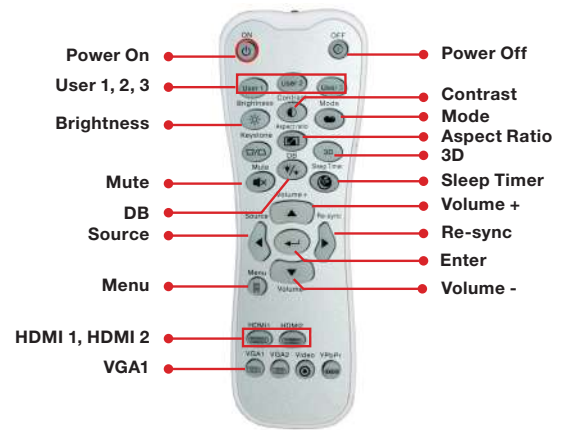

PHYSICAL SPECIFICATIONS

Security	Kensington® lock port, password (OSD)
Weight	8.6lbs.
Dimensions (W x H x D)	12.4" x 4.6" x 10.6"

Warranty

1-Year parts and labor limited warranty on the projector, 90 days lamp warranty

What's in the Box

UHD30, AC power cord, remote control, batteries for remote and quick start guide card

Optional Accessories

Universal ceiling mount, remote

Accessory Part Numbers

Lamp: BL-FP240E
Remote: BR-3003B
Mount: OCM815W, OCM818W-RU

UPC 796435 81 349 9

Optoma.com

Copyright © 2020 Optoma Technology, Inc. DLP® and the DLP logo are registered trademarks of Texas Instruments™. All other trademarks are the property of their respective owners. All specifications subject to change at any time. 02102020