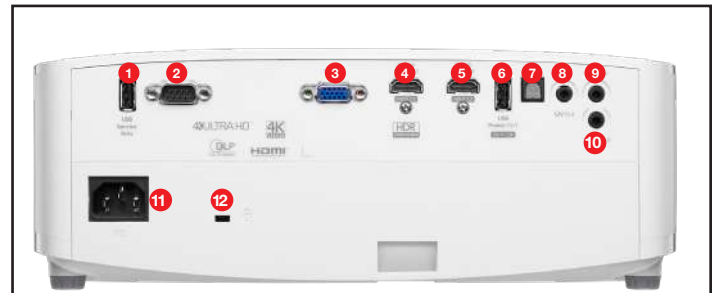

Computer Compatibility	4K UHD 2160p, WUXGA, HDTV 1080p, UXGA, SXGA, WXGA+, WXGA (1366x768), WXGA, HDTV (720p), XGA, SVGA, VGA, PC and Mac compatible
Video Compatibility	4K UHD 2160p (24/50/60Hz), 1080p (24/50/60Hz), 1080i (50/60Hz), 720p (50/60Hz), 480i/p, 576i/p
HDR Source Compatibility	Ultra HD Blu-Ray player, 4K UHD streaming media device (Roku 4K Ultra), Xbox One S / One X (Ultra HD Blu-ray, 4K media streaming & HDR gaming) and PS4 Pro (4K UHD media streaming and 4K UHD HDR gaming only)
3D Compatibility†	Side-by-side: 1080i50 / 60, 720p50 / 60 Blu-ray 3D / Frame-pack: 1080p24, 720p50 / 60 Over-under: 1080p24, 720p50 / 60
Vertical Scan Rate	24Hz to 120Hz
Horizontal Scan Rate	31.000 to 135.000KHz
User Controls	Complete on-screen menu adjustment in 27 languages
I/O Connection Ports	HDMI 2.0 (w/ HDCP 2.2, MHL 2.1), HDMI 1.4a, VGA-in, audio-in (3.5mm), audio-out, S/PDIF out (optical), USB 2.0 (service port), USB power (5V, 1.5A), RS-232C, 12V Trigger
Loop Through (Audio)	Audio passthrough from HDMI to 3.5mm audio out and optical S/PDIF out (2 channels)

*Light source life is dependent upon many factors, including brightness mode, display mode, usage, environmental conditions and more. Light source brightness can decrease over time.

†3D content can be viewed with DLP Link active shutter 3D glasses when projector is used with a compatible 3D player. Please visit Optoma.com for more information.

1. USB (service)	5. HDMI 1.4a	9. Audio-In
2. RS-232C	6. USB Power	10. Audio-Out
3. VGA	7. Audio-In	11. AC Power
4. HDMI 2.0	8. Optical S/PDIF	12. Kensington™ Lock